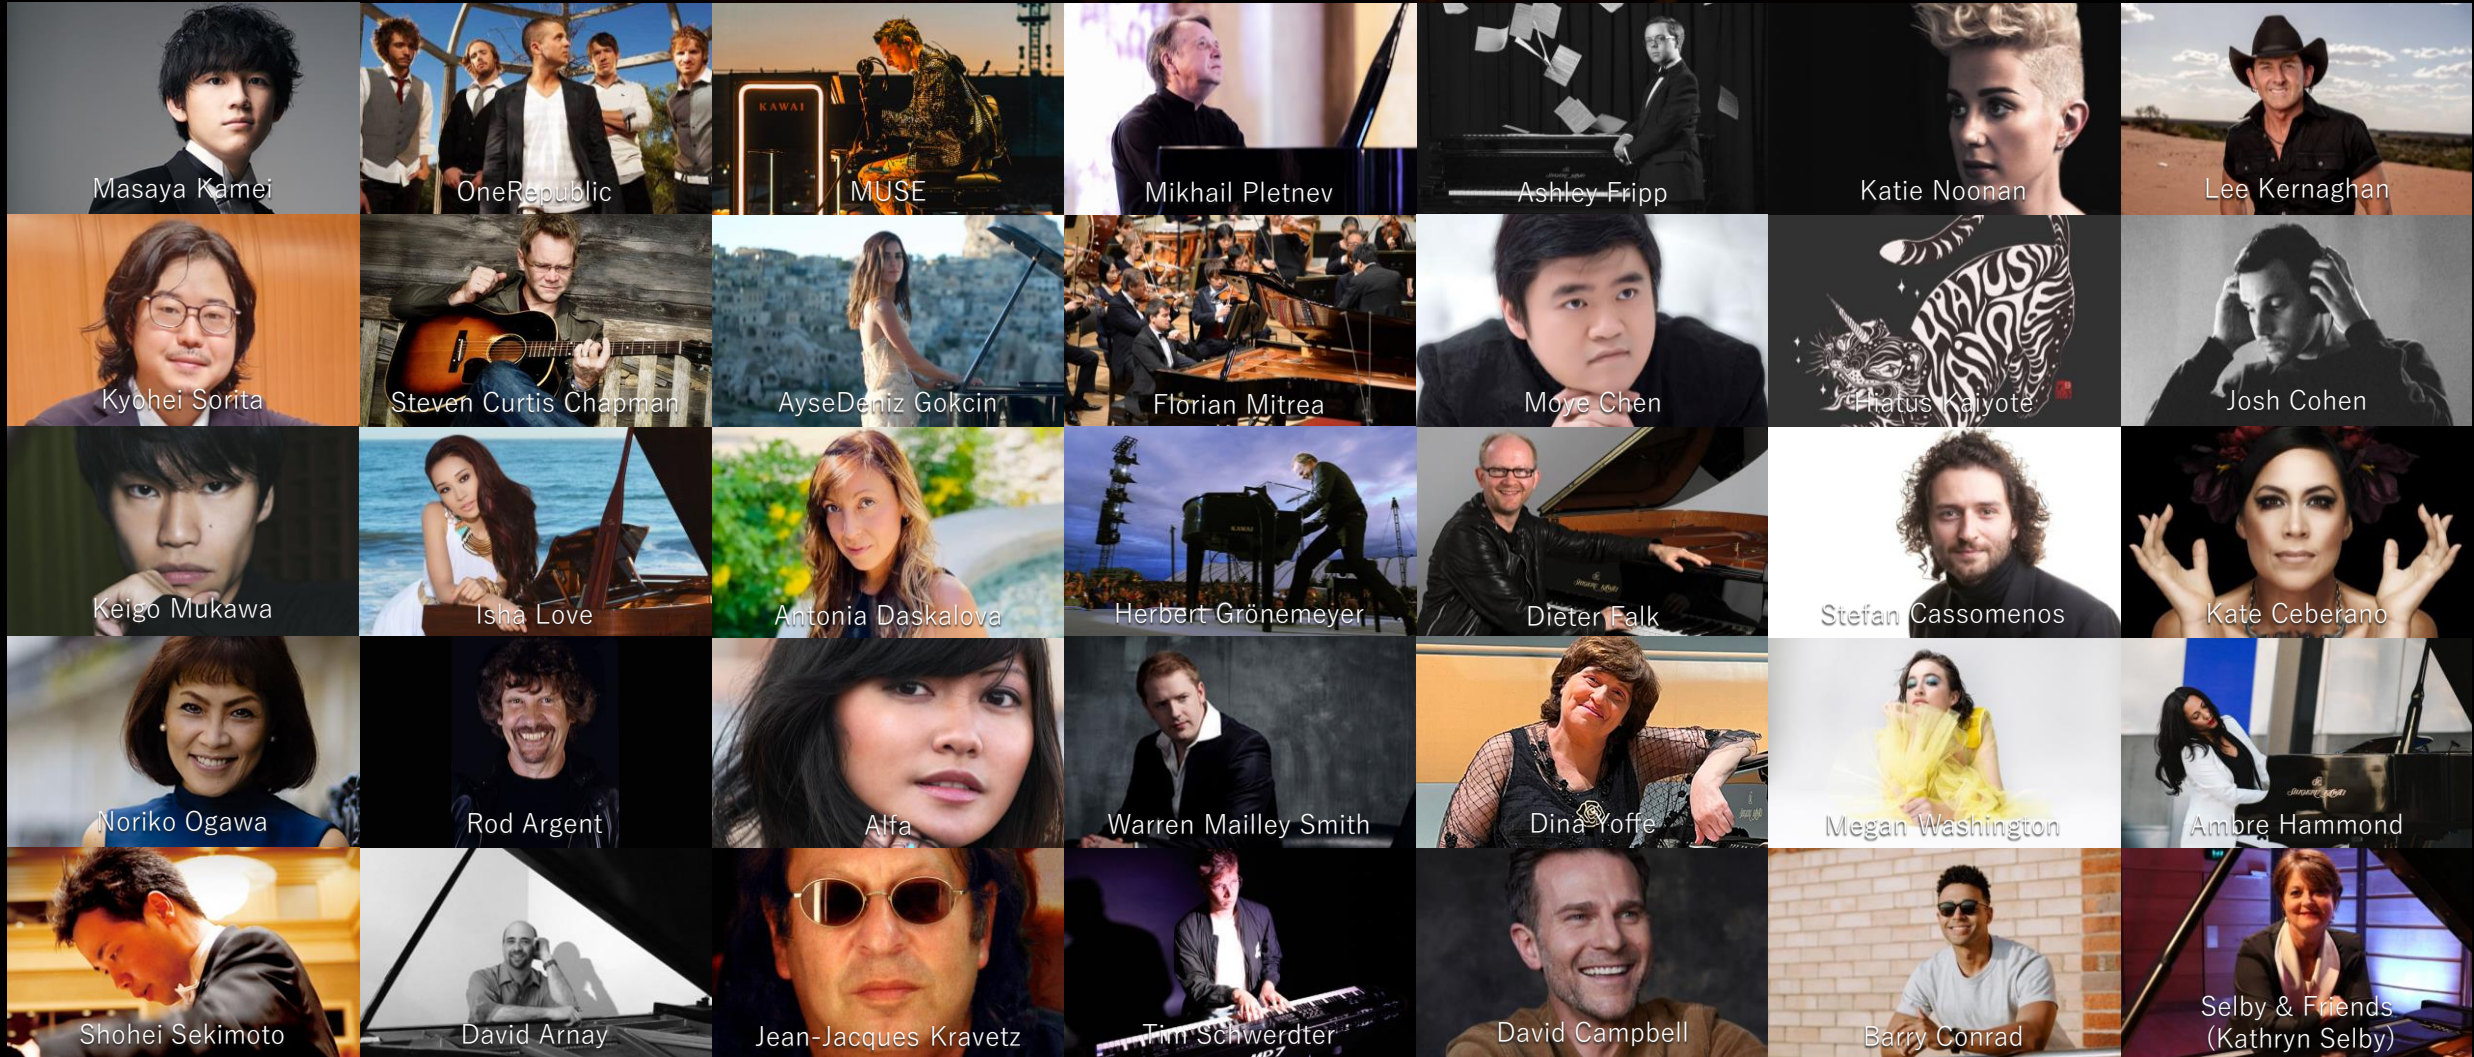

Our Brand

**Toward building a world-recognized,
100-year brand that inherits the dream.**

The Pianos of Choice on the World Stage

Kawai pianos have been used as an official piano in many international competitions, including the world-leading Chopin Piano Competition, and established themselves as the piano of choice on the world stage.

The Piano of Choice for Artists Around the World

Kawai pianos are played by many artists around the world,
from those who are globally famous to those who are up and coming.

Experience Supplying a Wealth of Concert Grand Pianos to Concert Halls and Music Colleges Around the World (Japan)